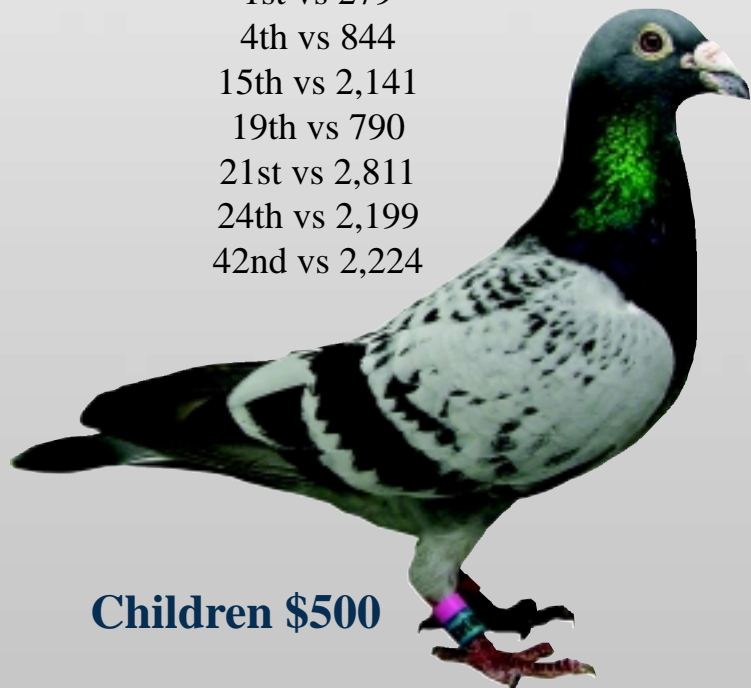

★ Star Pair ★

“Star Cruiser”

2nd vs 1865
2nd vs 327
3rd vs 2185
6th vs 401
8th vs 4322
14th vs 1617
14th vs 796
21st vs 2382
26th vs 1941
27th vs 2113
44th vs 2114

Children \$500

“Schone Star”

3rd vs 279
4th vs 417
11th vs 1,755
12th vs 564
18th vs 2,433
33rd vs 1,803
37th vs 2,177
48th vs 2,198

Children \$500

“Starry”

1st vs 249
7th vs 1,089
15th vs 1,603
18th vs 1,617
25th vs 1,382
35 vs 2,811
48th vs 579

Children \$500

“Comet”

1st vs 319
1st vs 279
4th vs 844
15th vs 2,141
19th vs 790
21st vs 2,811
24th vs 2,199
42nd vs 2,224

Children \$500